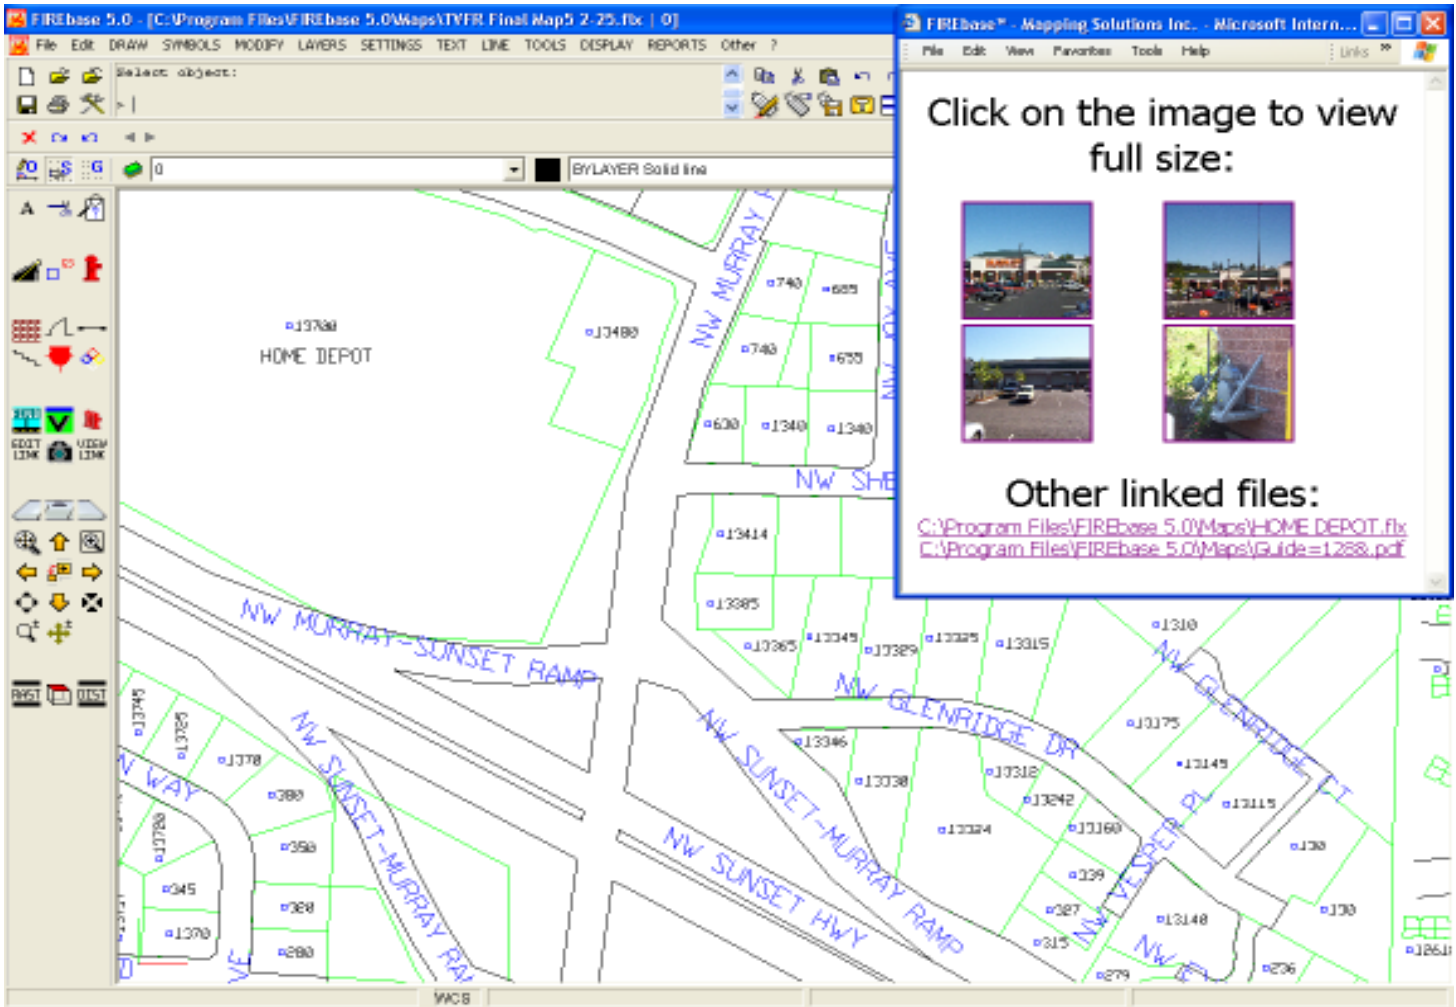

CUSTOM MAPPING PREFIRE PLANS HYDRANT REPORTS

FIREbase®

The Nation's #1 Mapping and Prefire-Plan Software

Mapping Solutions Inc. introduces new FIREbase® 5! New features include updated menus, line types, and NFPA Symbols. New FindStreet command, Highlighting routine and an automated MakeKeyMap routine. New NFPA Color-Coded Fire Hydrants. New Multiple linked files, including pre-fire plans, photos, and other files linked to each address. New Mouse wheel zoom & pan controls. New online updates via the internet at www.mapsol.com.

Everything you need to create custom maps, drawings and Pre-fire Plans or import existing drawings from your local City, County or Township and add Addresses, Hydrants, Landing Zones and Hazmat locations...customize it your way! Add your digital photos or scanned images to create a comprehensive overall mapping system. For Windows 2000 – Windows XP.